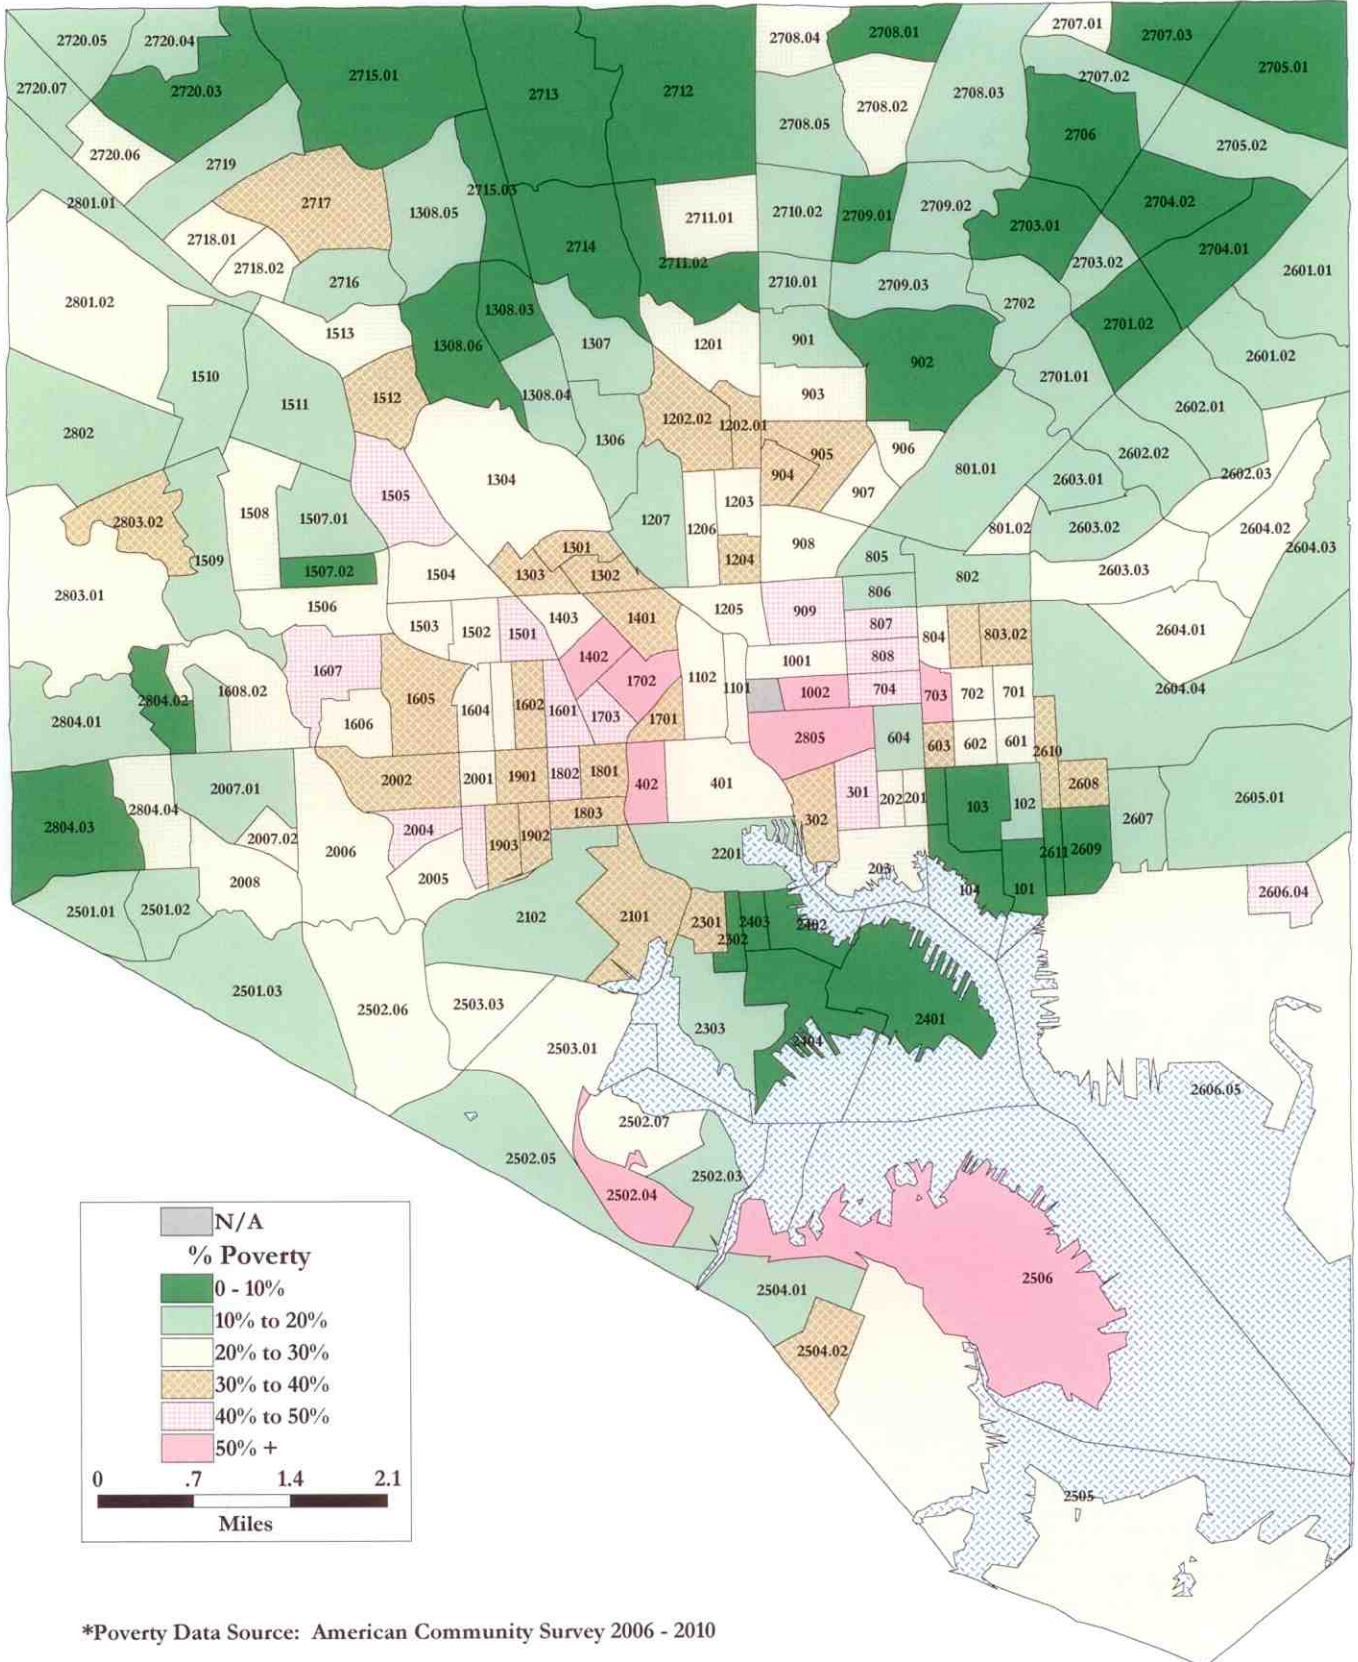

EXHIBIT B

Poverty Percentages by 2010 Census Tract*

*Poverty Data Source: American Community Survey 2006 - 2010

Mapping: Baltimore Housing Office of Research - December 2012